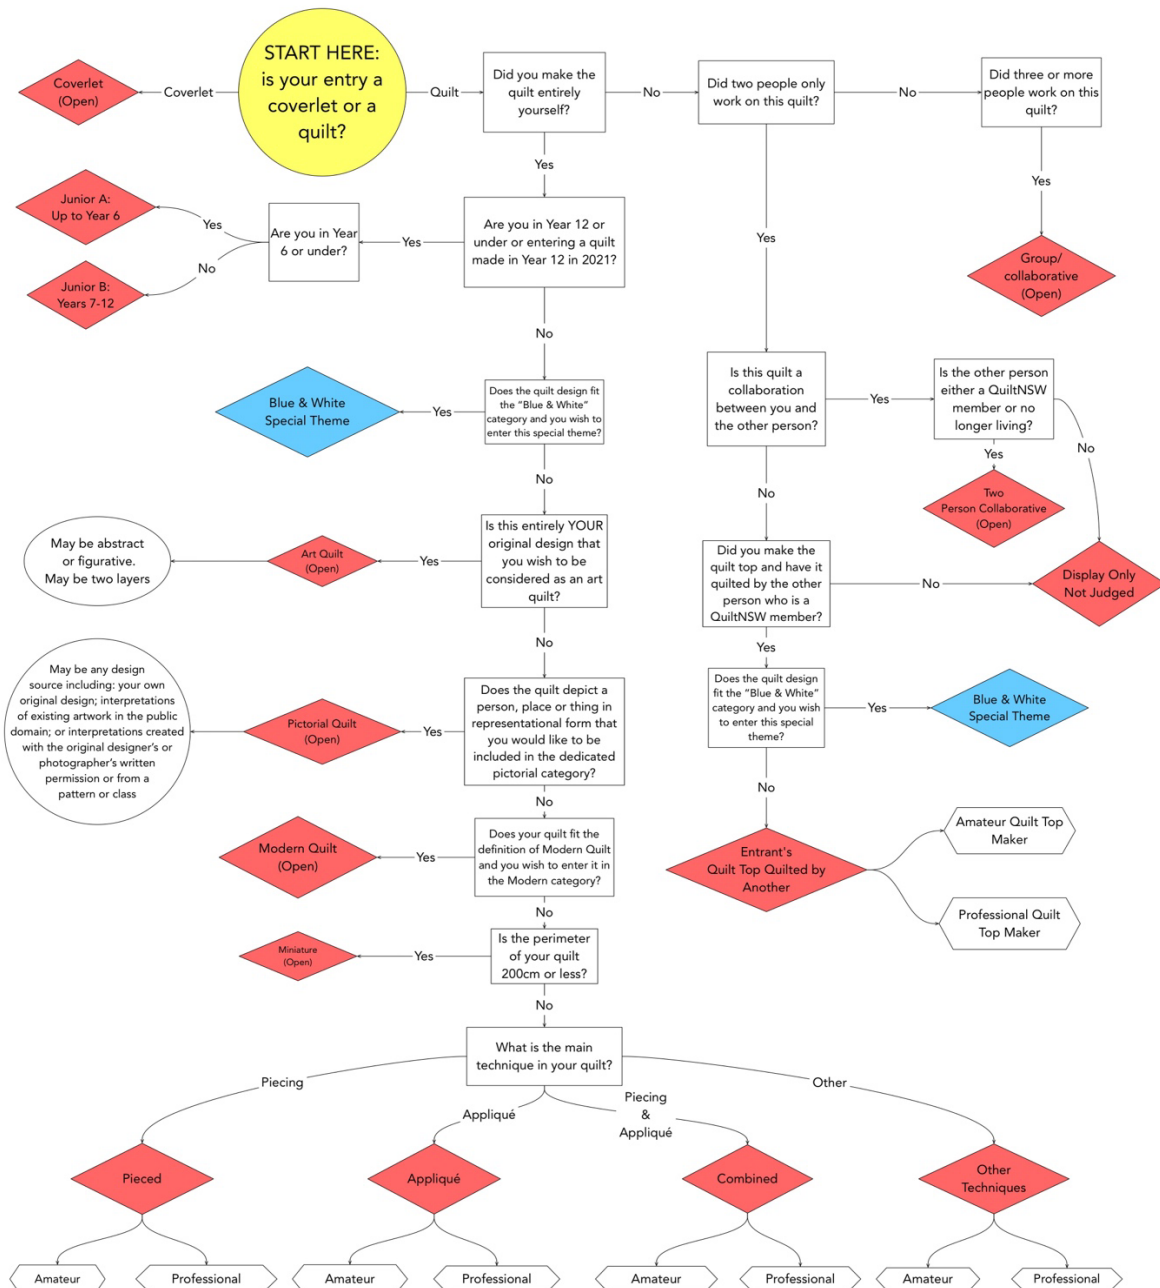

No matter what kind of quilt you make, there's a place for you to share it. Follow the flowchart to choose your category. See the conditions for more information.

Entries open Monday 6 June 2022 and close at 5pm on Wednesday 30 June 2022 (Sydney time)  
 For assistance with lodging an online entry or queries about your entry: [quiltshow@quiltsw.com](mailto:quiltshow@quiltsw.com)